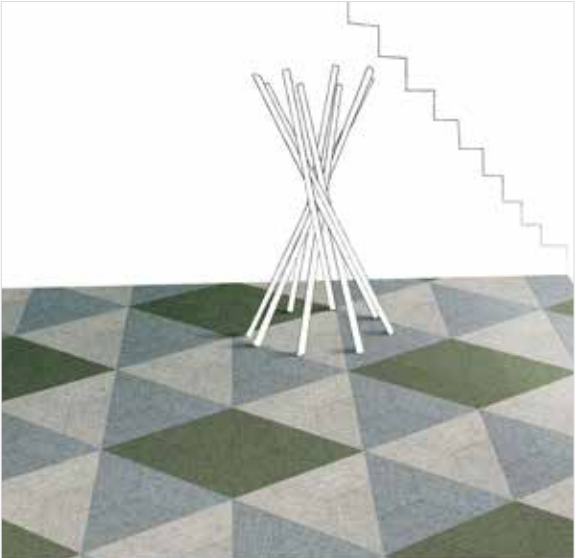

HEXAGON
CANVAS

TRAPEZE
CANVAS

Hexagon

The hexagon shape expresses playfulness and balance at the same time. It creates a beehive pattern that combines serene order with a touch of nature. A shape you've undoubtedly already seen in ceramic tiles, now also setting the trend in carpet tiles.

*Trapezes are available
in other products
& colours*

CANVAS TRAPEZE 955, 540, 535

Create triangles with trapezes

CANVAS 540, 220, 150

CANVAS TRAPEZE 955, 625, 140

How to mix more than three colours

Both SHAPES are made to combine colour without difficulty. If you start from a particular mood board or interior design style, you will easily find hues that match. Or you can be inspired by timeless themes such as the natural elements, the seasons of the year or even landscape types or holiday destinations.

Enjoy your
piece of art

CANVAS HEXAGON & TRAPEZE 815, 310, 225, 220, 145

I want it all

With the right colours, any combination of the hexagon and trapeze creates a striking, interesting and unique result. A multitude of SHAPES in CANVAS can evoke a particular effect, while the same pattern in TRADITION shades creates a completely different look.