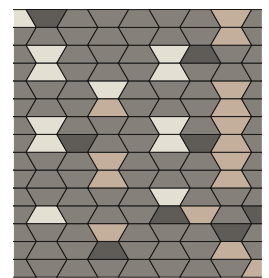

*Trapezes are available
in other products
& colours*

CANVAS TRAPEZE 955, 540, 535

Create triangles with trapezes

CANVAS 540, 220, 150

CANVAS TRAPEZE 955, 625, 140

How to mix more than three colours

Both SHAPES are made to combine colour without difficulty. If you start from a particular mood board or interior design style, you will easily find hues that match. Or you can be inspired by timeless themes such as the natural elements, the seasons of the year or even landscape types or holiday destinations.

CANVAS 970, 935, 310, 220, 145

Mix & match
with soft hues

*Shapes are commonly
available in the colours of
every collection*

CANVAS TRAPEZE 965, 960, 955, 145

CANVAS TRAPEZE 965, 960, 955

CANVAS TRAPEZE 970, 935, 140, 145

Enjoy your
piece of art

CANVAS HEXAGON & TRAPEZE 815, 310, 225, 220, 145

I want it all

With the right colours, any combination of the hexagon and trapeze creates a striking, interesting and unique result. A multitude of SHAPES in CANVAS can evoke a particular effect, while the same pattern in TRADITION shades creates a completely different look.