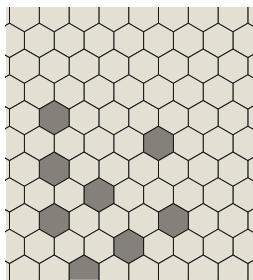

Hexagon

The hexagon shape expresses playfulness and balance at the same time. It creates a beehive pattern that combines serene order with a touch of nature. A shape you've undoubtedly already seen in ceramic tiles, now also setting the trend in carpet tiles.

Thanks to the endless puzzle possibilities, you can either go for creative and exuberant patterns reminiscent of flowers or the sun, as well as mathematical repetitive patterns. Working in rows creates a sleek effect and with a 3-colour transition you can even define zones in your office area in a non-intrusive way.

CANVAS HEXAGON 140, 970

Hexagons are available in other products & colours.