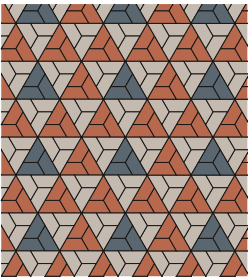

*Trapezes are available
in other products
& colours*

CANVAS TRAPEZE 955, 540, 535

Create triangles with trapezes

CANVAS 540, 220, 150

CANVAS TRAPEZE 955, 625, 140

How to mix more than three colours

Both SHAPES are made to combine colour without difficulty. If you start from a particular mood board or interior design style, you will easily find hues that match. Or you can be inspired by timeless themes such as the natural elements, the seasons of the year or even landscape types or holiday destinations.

CANVAS 970, 935, 310, 220, 145

Mix & match
with soft hues

*Shapes are commonly
available in the colours of
every collection*

CANVAS TRAPEZE 965, 960, 955, 145

CANVAS TRAPEZE 965, 960, 955

CANVAS TRAPEZE 970, 935, 140, 145

Enjoy your
piece of art

CANVAS HEXAGON & TRAPEZE 815, 310, 225, 220, 145

I want it all

With the right colours, any combination of the hexagon and trapeze creates a striking, interesting and unique result. A multitude of SHAPES in CANVAS can evoke a particular effect, while the same pattern in TRADITION shades creates a completely different look.