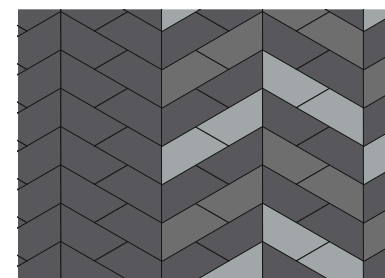

CANVAS 970, 935, 310, 220, 145

Mix & match
with soft hues

*Shapes are commonly
available in the colours of
every collection*

CANVAS TRAPEZE 965, 960, 955, 145

CANVAS TRAPEZE 965, 960, 955

CANVAS TRAPEZE 970, 935, 140, 145

Enjoy your
piece of art

CANVAS HEXAGON & TRAPEZE 815, 310, 225, 220, 145

I want it all

With the right colours, any combination of the hexagon and trapeze creates a striking, interesting and unique result. A multitude of SHAPES in CANVAS can evoke a particular effect, while the same pattern in TRADITION shades creates a completely different look.