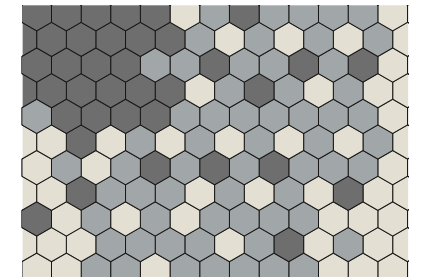

HEXAGON
CANVAS

TRAPEZE
CANVAS

Hexagon

The hexagon shape expresses playfulness and balance at the same time. It creates a beehive pattern that combines serene order with a touch of nature. A shape you've undoubtedly already seen in ceramic tiles, now also setting the trend in carpet tiles.

CANVAS HEXAGON 140, 970

Hexagons are available in other products & colours.

Playfulness and balance at the same time

CANVAS HEXAGON 935, 815, 230, 225

Mark off areas in a landscape office by working with different colours.