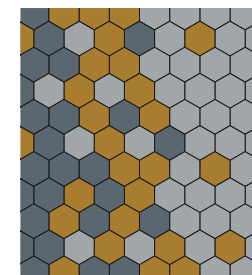

—
BLOQ

creative
carpet tiles

SHAPES
HEXAGON & TRAPEZE

Play with shapes

SHAPES are two new tile options: **HEXAGON** and **TRAPEZE**. These two polygonal shapes offer countless possibilities, on their own or together, to create the most beautiful arrangements. Create unique patterns starting from mathematical repetitions or let your creative intuition guide you using the **colours of all our collections**.

CANVAS HEXAGON 540, 225, 955

COVER: CANVAS HEXAGON 820, 815
TRAPEZE 535, 230

SHAPES

HEXAGON & TRAPEZE

Inspiration
is everywhere

Sometimes even beneath
our very feet

Shades of creativity

Although the SHAPES tiles are available in almost all of our collections, they work extremely well in the solid, pastel hues of the **CANVAS** collection. The solid character of each colour adds to the uniqueness of the shape and patterns. Discover all **other product options on p. 26.**

HEXAGON
CANVAS

TRAPEZE
CANVAS

Hexagon

The hexagon shape expresses playfulness and balance at the same time. It creates a beehive pattern that combines serene order with a touch of nature. A shape you've undoubtedly already seen in ceramic tiles, now also setting the trend in carpet tiles.