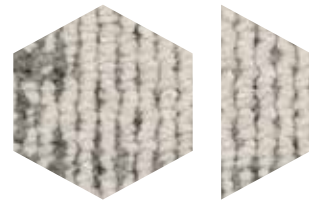

Enjoy your
piece of art

CANVAS HEXAGON & TRAPEZE 815, 310, 225, 220, 145

I want it all

With the right colours, any combination of the hexagon and trapeze creates a striking, interesting and unique result. A multitude of SHAPES in CANVAS can evoke a particular effect, while the same pattern in TRADITION shades creates a completely different look.

The possibilities are endless. One thing is certain: SHAPES allows you to create a floor that completely suits your space.

CANVAS HEXAGON 230
HEXAGON & TRAPEZE 145, 140

Shape your floor

SHAPES are commonly available in the colours of every collection, except for GRAIN. With these elements, you have everything you need to create endless unique patterns. Your floor design has never been this 100% custom-made.

THE WORKPLACE

TRADITION

RHYTHM

CONNEXION

THE TEXTURED

CANVAS

POSITIVE

NEGATIVE