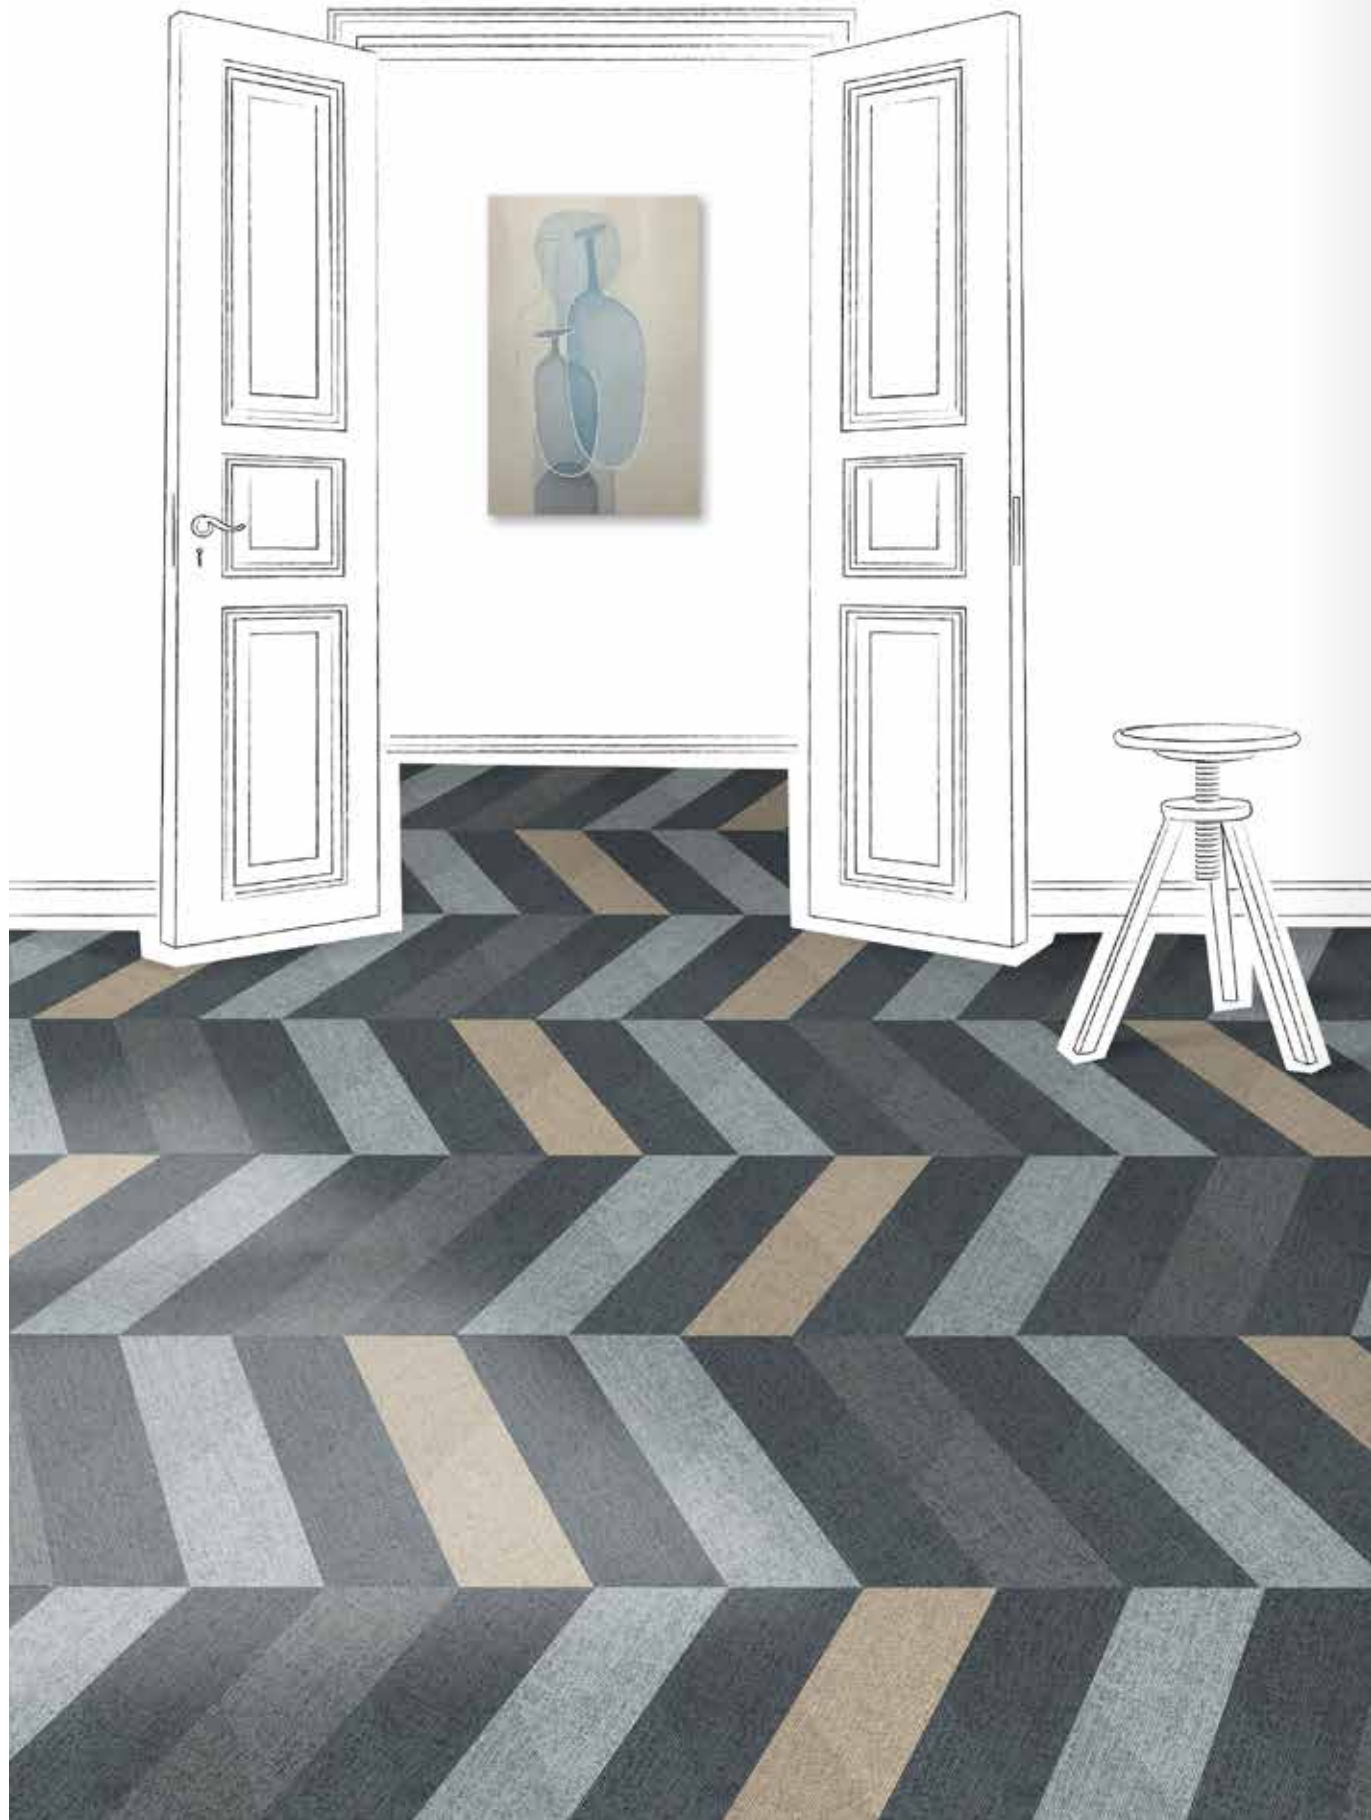

Mix & match
with soft hues

*Shapes are commonly
available in the colours of
every collection*