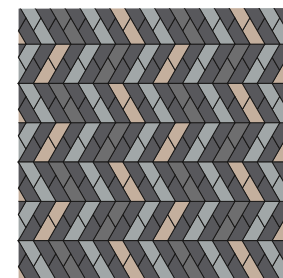

*Trapezes are available
in other products
& colours*

CANVAS TRAPEZE 955, 540, 535

Create triangles with trapezes

CANVAS 540, 220, 150

CANVAS TRAPEZE 955, 625, 140

How to mix more than three colours

Both SHAPES are made to combine colour without difficulty. If you start from a particular mood board or interior design style, you will easily find hues that match. Or you can be inspired by timeless themes such as the natural elements, the seasons of the year or even landscape types or holiday destinations.

CANVAS 970, 935, 310, 220, 145

Mix & match
with soft hues

*Shapes are commonly
available in the colours of
every collection*

CANVAS TRAPEZE 965, 960, 955, 145

CANVAS TRAPEZE 965, 960, 955

CANVAS TRAPEZE 970, 935, 140, 145

Enjoy your
piece of art

CANVAS HEXAGON & TRAPEZE 815, 310, 225, 220, 145

I want it all

With the right colours, any combination of the hexagon and trapeze creates a striking, interesting and unique result. A multitude of SHAPES in CANVAS can evoke a particular effect, while the same pattern in TRADITION shades creates a completely different look.