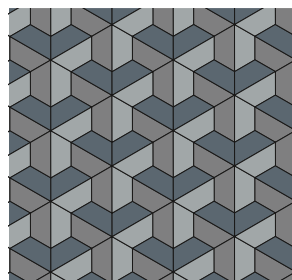

*Trapezes are available
in other products
& colours*

CANVAS TRAPEZE 955, 540, 535