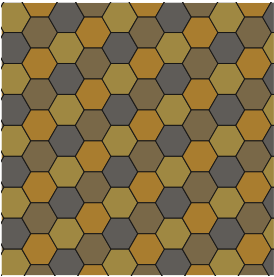

HEXAGON
CANVAS

TRAPEZE
CANVAS

Hexagon

The hexagon shape expresses playfulness and balance at the same time. It creates a beehive pattern that combines serene order with a touch of nature. A shape you've undoubtedly already seen in ceramic tiles, now also setting the trend in carpet tiles.

Thanks to the endless puzzle possibilities, you can either go for creative and exuberant patterns reminiscent of flowers or the sun, as well as mathematical repetitive patterns. Working in rows creates a sleek effect and with a 3-colour transition you can even define zones in your office area in a non-intrusive way.

CANVAS HEXAGON 140, 970

Hexagons are available in other products & colours.

Playfulness and balance at the same time

CANVAS HEXAGON 935, 815, 230, 225

Mark off areas in a landscape office by working with different colours.