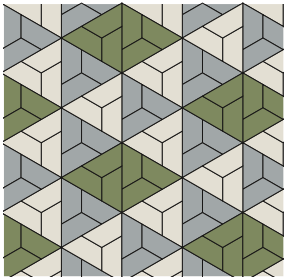

*Trapezes are available
in other products
& colours*

CANVAS TRAPEZE 955, 540, 535

Create triangles with trapezes

CANVAS 540, 220, 150

CANVAS TRAPEZE 955, 625, 140

How to mix more than three colours

Both SHAPES are made to combine colour without difficulty. If you start from a particular mood board or interior design style, you will easily find hues that match. Or you can be inspired by timeless themes such as the natural elements, the seasons of the year or even landscape types or holiday destinations.

CANVAS 970, 935, 310, 220, 145

Mix & match
with soft hues

*Shapes are commonly
available in the colours of
every collection*

CANVAS TRAPEZE 965, 960, 955, 145

CANVAS TRAPEZE 965, 960, 955

CANVAS TRAPEZE 970, 935, 140, 145