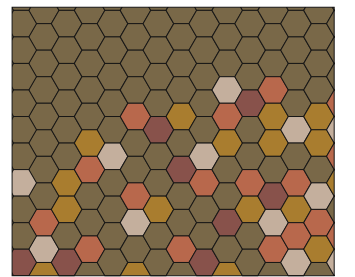

*Trapezes are available
in other products
& colours*

CANVAS TRAPEZE 955, 540, 535

Create triangles with trapezes

CANVAS 540, 220, 150

CANVAS TRAPEZE 955, 625, 140

How to mix more than three colours

Both SHAPES are made to combine colour without difficulty. If you start from a particular mood board or interior design style, you will easily find hues that match. Or you can be inspired by timeless themes such as the natural elements, the seasons of the year or even landscape types or holiday destinations.

CANVAS 970, 935, 310, 220, 145

Mix & match
with soft hues

*Shapes are commonly
available in the colours of
every collection*

CANVAS TRAPEZE 965, 960, 955, 145

CANVAS TRAPEZE 965, 960, 955

CANVAS TRAPEZE 970, 935, 140, 145

Enjoy your
piece of art

CANVAS HEXAGON & TRAPEZE 815, 310, 225, 220, 145

I want it all

With the right colours, any combination of the hexagon and trapeze creates a striking, interesting and unique result. A multitude of SHAPES in CANVAS can evoke a particular effect, while the same pattern in TRADITION shades creates a completely different look.