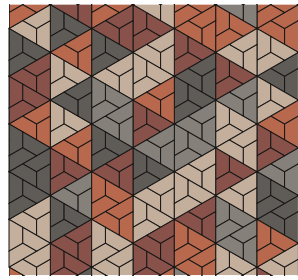

*Trapezes are available
in other products
& colours*

CANVAS TRAPEZE 955, 540, 535

Create triangles with trapezes

CANVAS 540, 220, 150

CANVAS TRAPEZE 955, 625, 140

How to mix more than three colours

Both SHAPES are made to combine colour without difficulty. If you start from a particular mood board or interior design style, you will easily find hues that match. Or you can be inspired by timeless themes such as the natural elements, the seasons of the year or even landscape types or holiday destinations.

CANVAS 970, 935, 310, 220, 145

Mix & match
with soft hues

*Shapes are commonly
available in the colours of
every collection*

CANVAS TRAPEZE 965, 960, 955, 145

CANVAS TRAPEZE 965, 960, 955

CANVAS TRAPEZE 970, 935, 140, 145

Enjoy your
piece of art

CANVAS HEXAGON & TRAPEZE 815, 310, 225, 220, 145

I want it all

With the right colours, any combination of the hexagon and trapeze creates a striking, interesting and unique result. A multitude of SHAPES in CANVAS can evoke a particular effect, while the same pattern in TRADITION shades creates a completely different look.