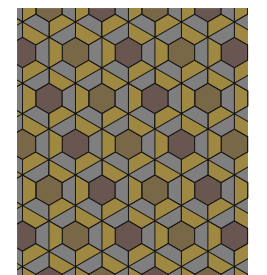

COVER: CANVAS HEXAGON 820, 815
TRAPEZE 535, 230