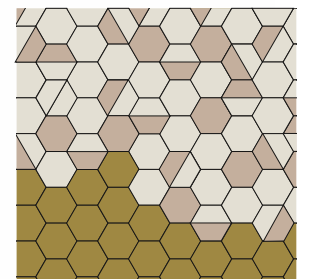

CANVAS 970, 935, 310, 220, 145

Mix & match
with soft hues

*Shapes are commonly
available in the colours of
every collection*

CANVAS TRAPEZE 965, 960, 955, 145

CANVAS TRAPEZE 965, 960, 955

CANVAS TRAPEZE 970, 935, 140, 145

Enjoy your
piece of art

CANVAS HEXAGON & TRAPEZE 815, 310, 225, 220, 145

I want it all

With the right colours, any combination of the hexagon and trapeze creates a striking, interesting and unique result. A multitude of SHAPES in CANVAS can evoke a particular effect, while the same pattern in TRADITION shades creates a completely different look.

The possibilities are endless. One thing is certain: SHAPES allows you to create a floor that completely suits your space.

CANVAS HEXAGON 230
HEXAGON & TRAPEZE 145, 140

Shape your floor

SHAPES are commonly available in the colours of every collection, except for GRAIN. With these elements, you have everything you need to create endless unique patterns. Your floor design has never been this 100% custom-made.